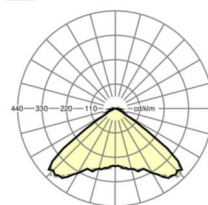

MECHANICS

Housing colour	traffic white RAL 9016
Dimensions (LxWxH/DxH)	765mm x 55mm x 35mm
Weight (net)	0.85kg
Type of installation	Mounting rail system installation, Ceiling-mounted light structure, Pendant light structure

Dimensions

L	765 mm	Length
B	55 mm	Width
H	35 mm	Height

DEEP-LINK

<https://www.regiolum.de/en/article/19072001000>

Reference	LED 200lm 760
ηLB	100 %
Φ ↓/↑	100 % / 0 %
UGR lat./long.	31.1 / 31.1